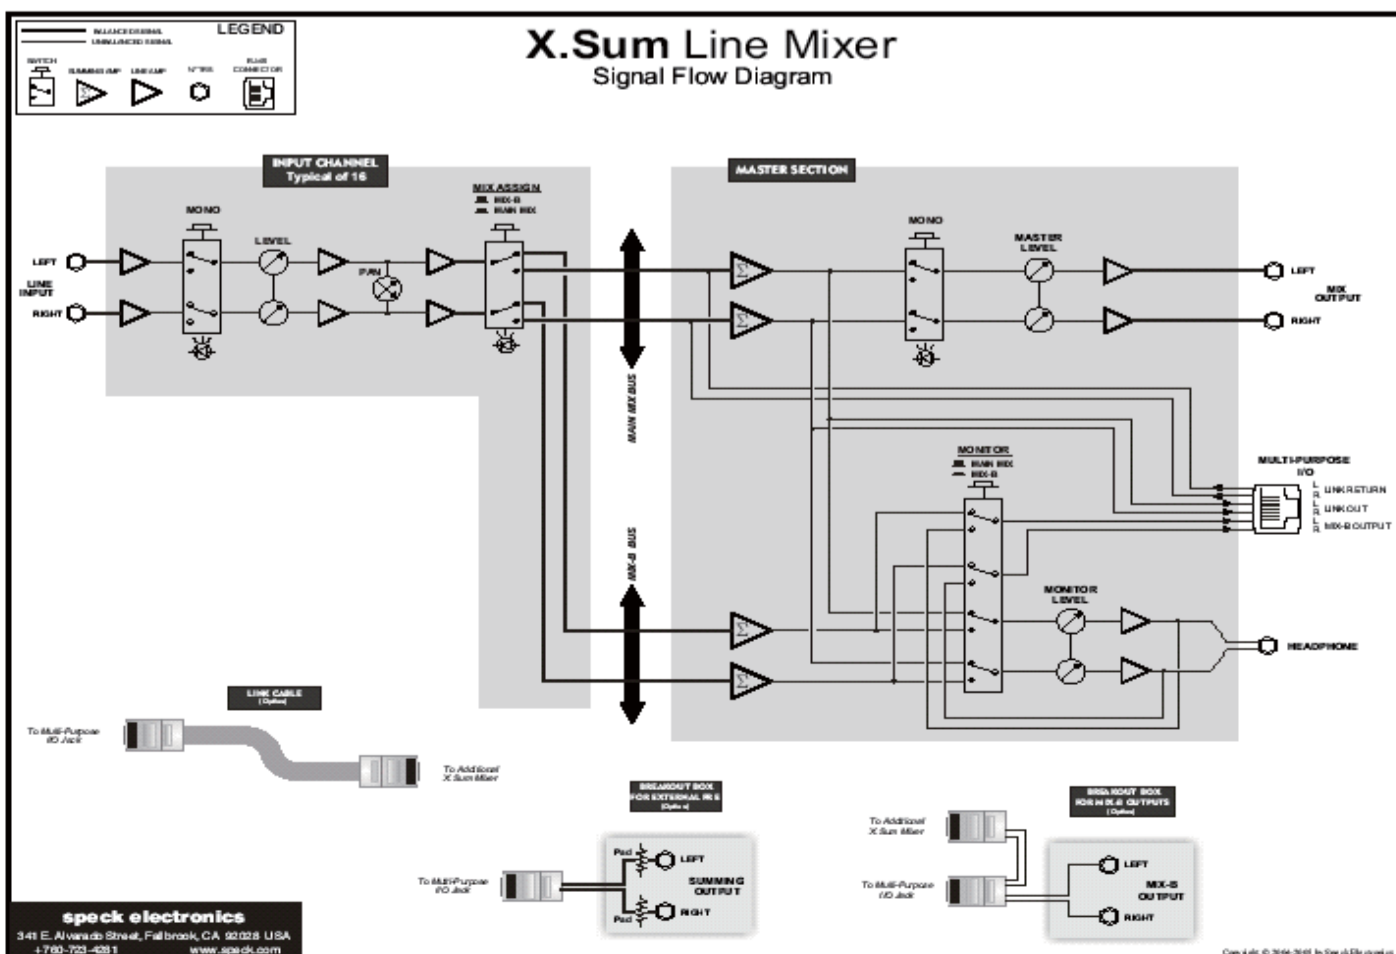

OPTION

Mix-B Output Breakout Box

総輸入元

〒189-0013 東京都東村山市栄町2-16-18

<http://www.alphamode.net>

info@alphamode.net

●仕様および外観は予告なく変更されることがありますので、ご了承ください。●製品写真は、出荷時のものと一部異なる場合があります。●ここに記載されている商品名、会社名等は、その会社の登録商標または商標です。